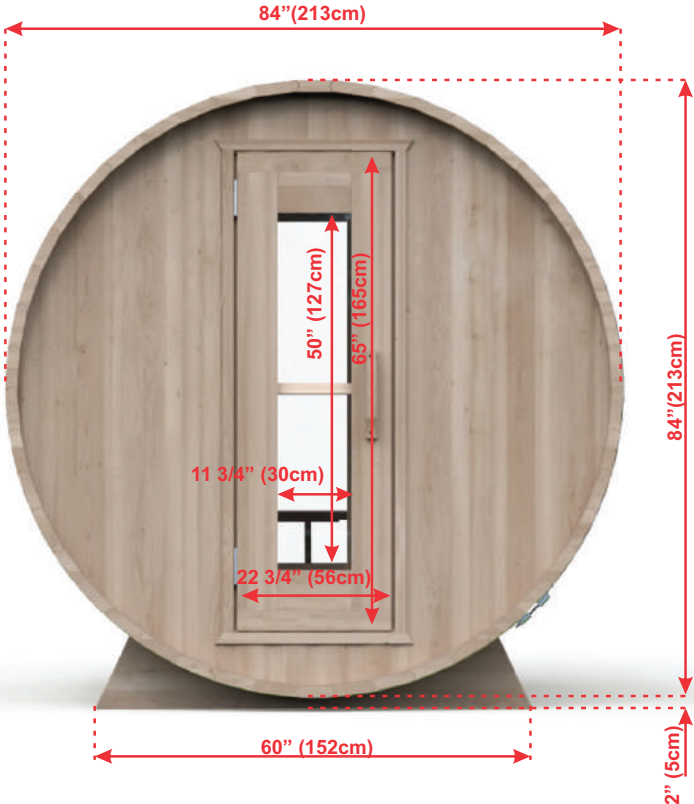

MODEL 780PV

PACKAGE SIZE:

- 1. 99x45x32" 251x114x81cm
- 2. 90x90x30" 228x228x76cm

PRODUCT WEIGHT:

- 1. 1285 lbs 582 kg
- 2. 232 lbs 105 kg

BARREL SAUNA PACKAGE FEATURES:

- Made in Canada with Canadian Cedar
- Easy to assemble package.
- Marine Grade aluminum bands with stainless hardware.
- Bronze tempered glass in door.
- Package includes Towel Bar and 2 Backrests.

BARREL SAUNA PACKAGE OPTIONS:

- 2' (60cm) Front Porch
- 4' (120cm) Changeroom with Benches
- Overhang Cove on Front
- 2 Windows in Front Wall
- Woodburning or Electric Heaters
- Signature Bench Upgrades

MODEL 780PV With Porch

PACKAGE SIZE:

- 1. 123x45x32" 312x114x81cm
- 2. 90x90x30" 228x228x76cm

PRODUCT WEIGHT:

- 1. 1435 lbs 650 kg
- 2. 232 lbs 105 kg

BARREL SAUNA PACKAGE FEATURES:

- Made in Canada with Canadian Cedar
- Easy to assemble package.
- Marine Grade aluminum bands with stainless hardware.
- Bronze tempered glass in door.
- Package includes Towel Bar and 2 Backrests.