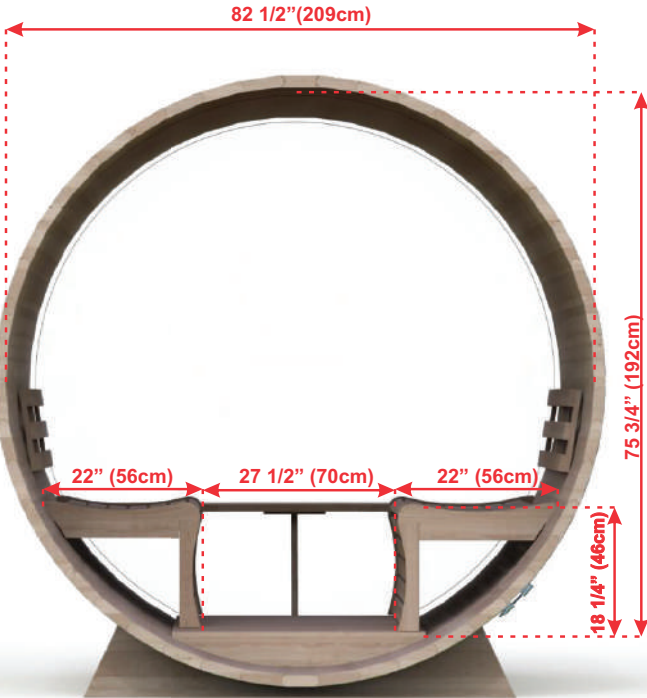

MODEL 780PV

PACKAGE SIZE:

- 1. 99x45x32" 251x114x81cm
- 2. 90x90x30" 228x228x76cm

PRODUCT WEIGHT:

- 1. 1285 lbs 582 kg
- 2. 232 lbs 105 kg

BARREL SAUNA PACKAGE FEATURES:

- Made in Canada with Canadian Cedar
- Easy to assemble package.
- Marine Grade aluminum bands with stainless hardware.
- Bronze tempered glass in door.
- Package includes Towel Bar and 2 Backrests.

BARREL SAUNA PACKAGE OPTIONS:

- 2' (60cm) Front Porch
- 4' (120cm) Changeroom with Benches
- Overhang Cove on Front
- 2 Windows in Front Wall
- Woodburning or Electric Heaters
- Signature Bench Upgrades

MODEL 780PV With Porch

PACKAGE SIZE:

- 1. 123x45x32" 312x114x81cm
- 2. 90x90x30" 228x228x76cm

PRODUCT WEIGHT:

- 1. 1435 lbs 650 kg
- 2. 232 lbs 105 kg

BARREL SAUNA PACKAGE FEATURES:

- Made in Canada with Canadian Cedar
- Easy to assemble package.
- Marine Grade aluminum bands with stainless hardware.
- Bronze tempered glass in door.
- Package includes Towel Bar and 2 Backrests.

MODEL 780PV With Changeroom

PACKAGE SIZE:

1. 147x45x32" 373x114x81cm
2. 90x90x30" 228x228x76cm

PRODUCT WEIGHT:

1. 1685 lbs 764 kg
2. 232 lbs 105 kg

www.dundalkleisurecraft.com