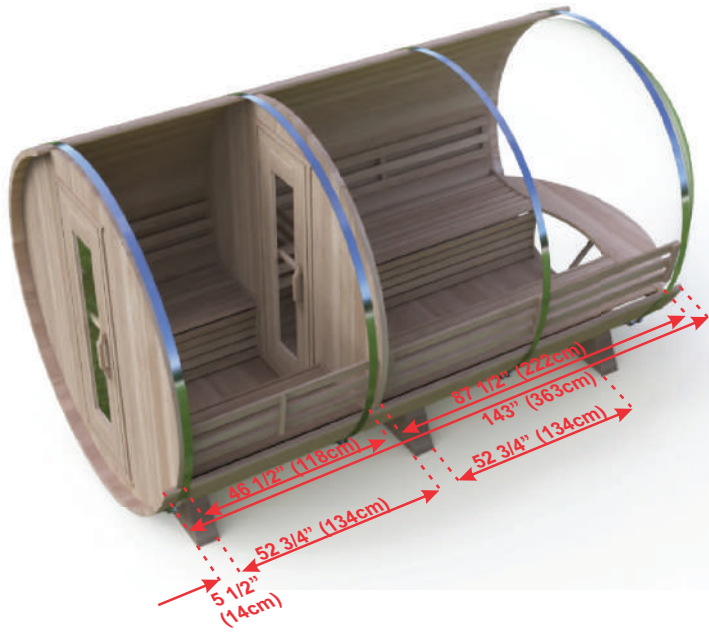

MODEL 780PV With Changeroom

PACKAGE SIZE:

1. 147x45x32" 373x114x81cm
2. 90x90x30" 228x228x76cm

PRODUCT WEIGHT:

1. 1685 lbs 764 kg
2. 232 lbs 105 kg

www.dundalkleisurecraft.com