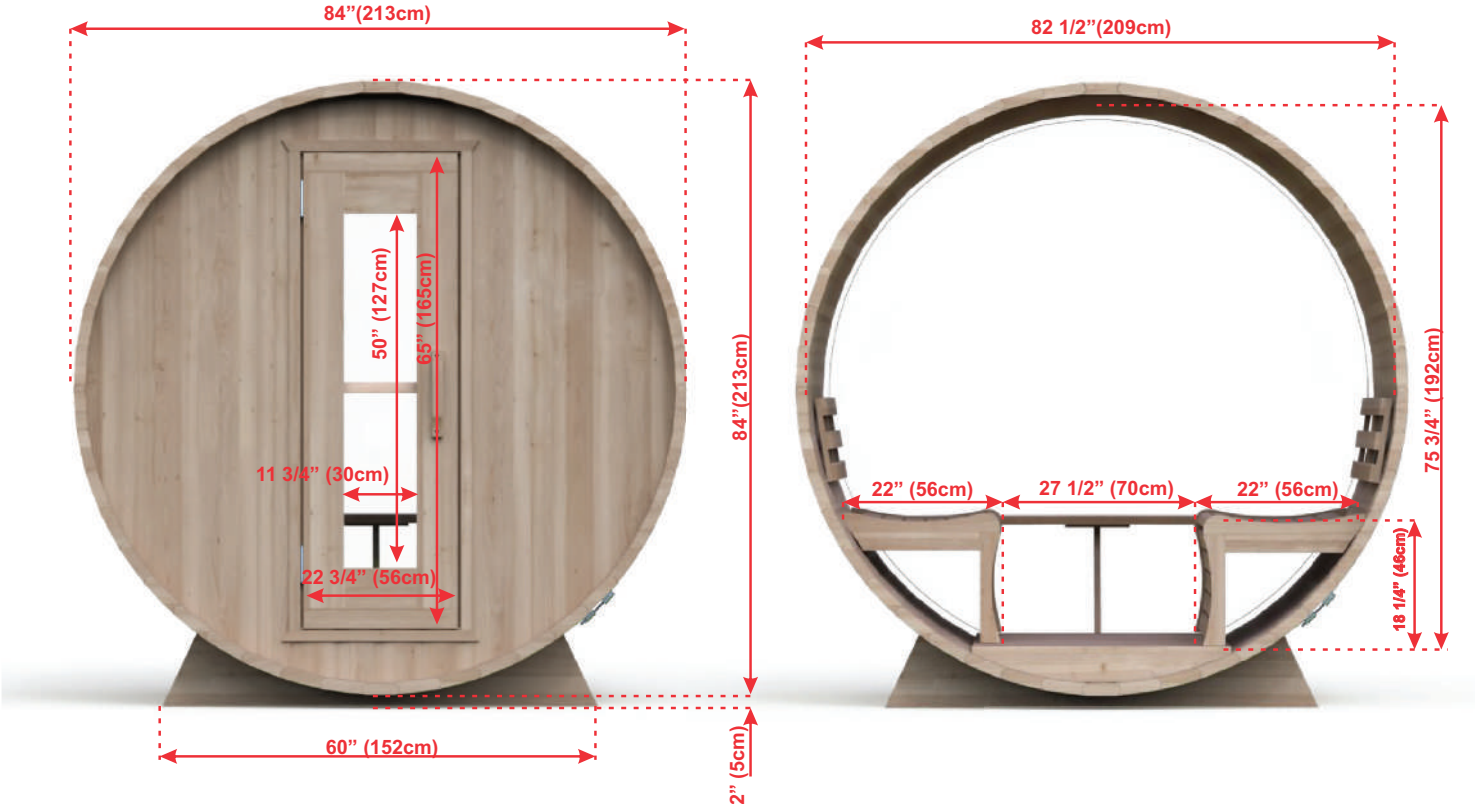

BARREL SAUNA PACKAGE OPTIONS:

- 2' (60cm) Front Porch
- 4' (120cm) Changeroom with Benches
- Overhang Cove on Front
- 2 Windows in Front Wall
- Woodburning or Electric Heaters
- Signature Bench Upgrades

MODEL 780PV

PACKAGE SIZE:

- 1. 99x45x32" 251x114x81cm
- 2. 90x90x30" 228x228x76cm

PRODUCT WEIGHT:

- 1. 1285 lbs 582 kg
- 2. 232 lbs 105 kg

BARREL SAUNA PACKAGE FEATURES:

- Made in Canada with Canadian Cedar
- Easy to assemble package.
- Marine Grade aluminum bands with stainless hardware.
- Bronze tempered glass in door.
- Package includes Towel Bar and 2 Backrests.

MODEL 780PV With Porch

PACKAGE SIZE:

- 1. 123x45x32" 312x114x81cm
- 2. 90x90x30" 228x228x76cm

PRODUCT WEIGHT:

- 1. 1435 lbs 650 kg
- 2. 232 lbs 105 kg

BARREL SAUNA PACKAGE FEATURES:

- Made in Canada with Canadian Cedar
- Easy to assemble package.
- Marine Grade aluminum bands with stainless hardware.
- Bronze tempered glass in door.
- Package includes Towel Bar and 2 Backrests.

MODEL 780PV With Changeroom

PACKAGE SIZE:

1. 147x45x32" 373x114x81cm
2. 90x90x30" 228x228x76cm

PRODUCT WEIGHT:

1. 1685 lbs 764 kg
2. 232 lbs 105 kg

www.dundalkleisurecraft.com