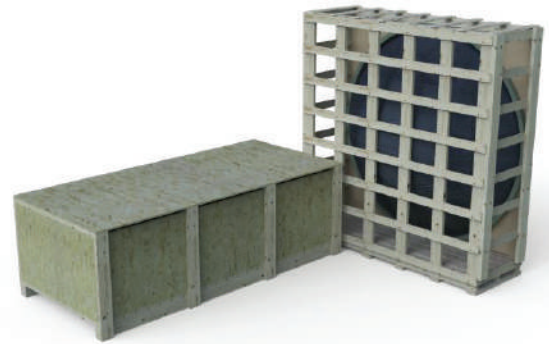

MODEL 780PV With Changeroom

PACKAGE SIZE:

1. 147x45x32" 373x114x81cm
2. 90x90x30" 228x228x76cm

PRODUCT WEIGHT:

1. 1685 lbs 764 kg
2. 232 lbs 105 kg

www.dundalkleisurecraft.com