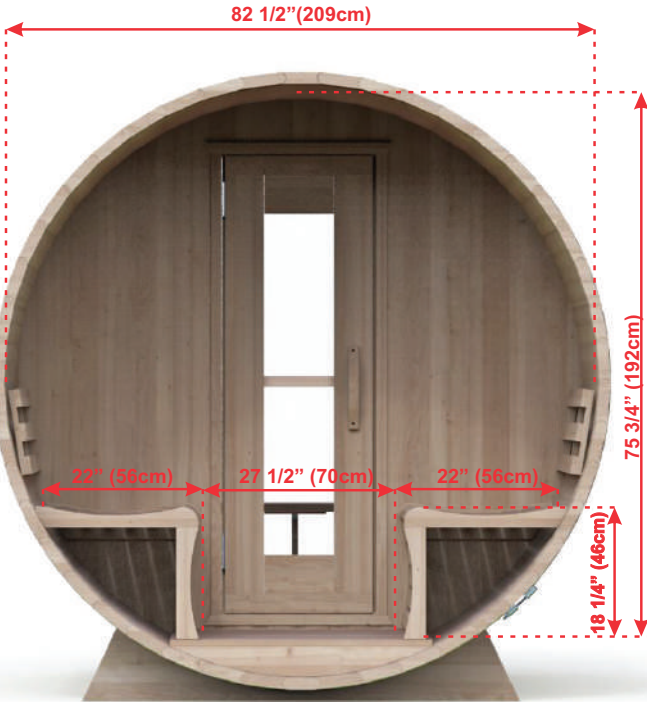

MODEL 780PV

PACKAGE SIZE:

- 1. 99x45x32" 251x114x81cm
- 2. 90x90x30" 228x228x76cm

PRODUCT WEIGHT:

- 1. 1285 lbs 582 kg
- 2. 232 lbs 105 kg

BARREL SAUNA PACKAGE FEATURES:

- Made in Canada with Canadian Cedar
- Easy to assemble package.
- Marine Grade aluminum bands with stainless hardware.
- Bronze tempered glass in door.
- Package includes Towel Bar and 2 Backrests.

BARREL SAUNA PACKAGE OPTIONS:

- 2' (60cm) Front Porch
- 4' (120cm) Changeroom with Benches
- Overhang Cove on Front
- 2 Windows in Front Wall
- Woodburning or Electric Heaters
- Signature Bench Upgrades

MODEL 780PV With Porch

PACKAGE SIZE:

- 1. 123x45x32" 312x114x81cm
- 2. 90x90x30" 228x228x76cm

PRODUCT WEIGHT:

- 1. 1435 lbs 650 kg
- 2. 232 lbs 105 kg

BARREL SAUNA PACKAGE FEATURES:

- Made in Canada with Canadian Cedar
- Easy to assemble package.
- Marine Grade aluminum bands with stainless hardware.
- Bronze tempered glass in door.
- Package includes Towel Bar and 2 Backrests.