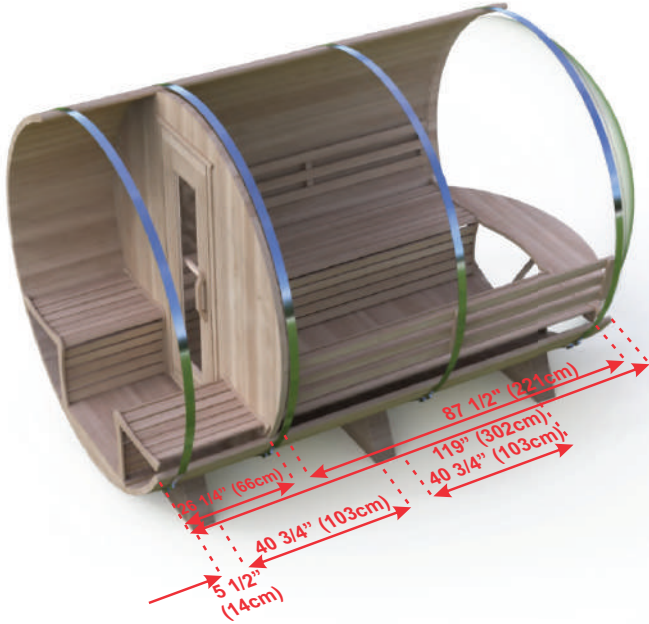

MODEL 780PV With Porch