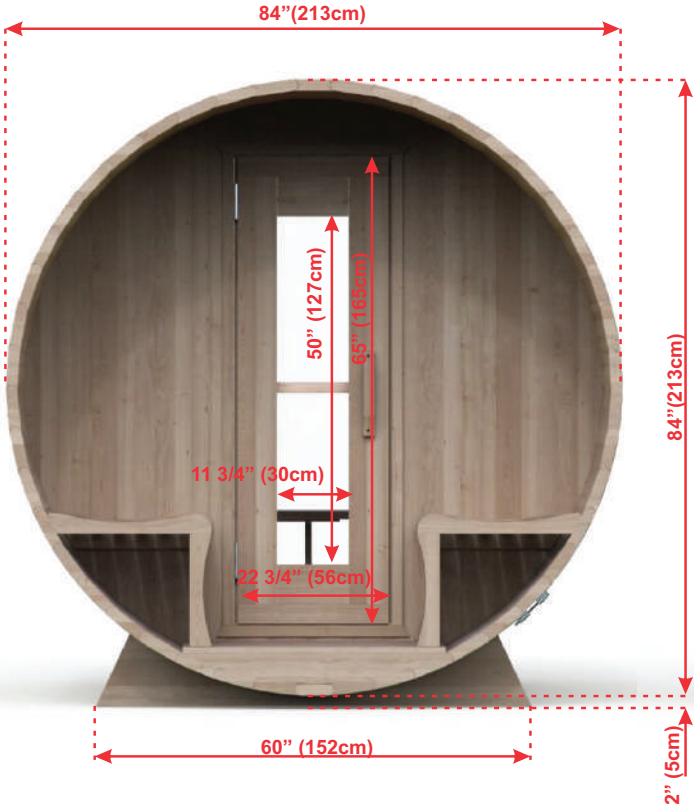

BARREL SAUNA PACKAGE OPTIONS:

- 2' (60cm) Front Porch
- 4' (120cm) Changeroom with Benches
- Overhang Cove on Front
- 2 Windows in Front Wall
- Woodburning or Electric Heaters
- Signature Bench Upgrades

MODEL 780PV

PACKAGE SIZE:

- 1. 99x45x32" 251x114x81cm
- 2. 90x90x30" 228x228x76cm

PRODUCT WEIGHT:

- 1. 1285 lbs 582 kg
- 2. 232 lbs 105 kg

BARREL SAUNA PACKAGE FEATURES:

- Made in Canada with Canadian Cedar
- Easy to assemble package.
- Marine Grade aluminum bands with stainless hardware.
- Bronze tempered glass in door.
- Package includes Towel Bar and 2 Backrests.

MODEL 780PV With Porch

PACKAGE SIZE:

- 1. 123x45x32" 312x114x81cm
- 2. 90x90x30" 228x228x76cm

PRODUCT WEIGHT:

- 1. 1435 lbs 650 kg
- 2. 232 lbs 105 kg

BARREL SAUNA PACKAGE FEATURES:

- Made in Canada with Canadian Cedar
- Easy to assemble package.
- Marine Grade aluminum bands with stainless hardware.
- Bronze tempered glass in door.
- Package includes Towel Bar and 2 Backrests.