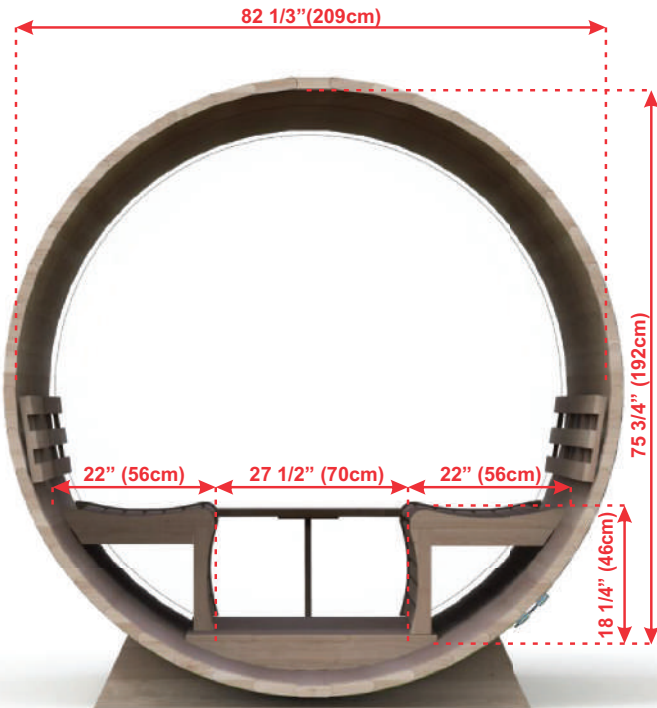

MODEL 780PV

PACKAGE SIZE:

- 1. 99x45x32" 251x114x81cm
- 2. 90x90x30" 228x228x76cm

PRODUCT WEIGHT:

- 1. 1285 lbs 582 kg
- 2. 232 lbs 105 kg

BARREL SAUNA PACKAGE FEATURES:

- Made in Canada with Canadian Cedar
- Easy to assemble package.
- Marine Grade aluminum bands with stainless hardware.
- Bronze tempered glass in door.
- Package includes Towel Bar and 2 Backrests.

MODEL 780PV With Porch

PACKAGE SIZE:

- 1. 123x45x32" 312x114x81cm
- 2. 90x90x30" 228x228x76cm

PRODUCT WEIGHT:

- 1. 1435 lbs 650 kg
- 2. 232 lbs 105 kg

BARREL SAUNA PACKAGE FEATURES:

- Made in Canada with Canadian Cedar
- Easy to assemble package.
- Marine Grade aluminum bands with stainless hardware.
- Bronze tempered glass in door.
- Package includes Towel Bar and 2 Backrests.

BARREL SAUNA PACKAGE OPTIONS:

- 2' (60cm) Front Porch
- 4' (120cm) Changeroom with Benches
- Overhang Cove on Front
- 2 Windows in Front Wall
- Woodburning or Electric Heaters
- Signature Bench Upgrades

MODEL 780PV With Changeroom

PACKAGE SIZE:

1. 147x45x32" 373x114x81cm
2. 90x90x30" 228x228x76cm

PRODUCT WEIGHT:

1. 1685 lbs 764 kg
2. 232 lbs 105 kg

www.dundalkleisurecraft.com