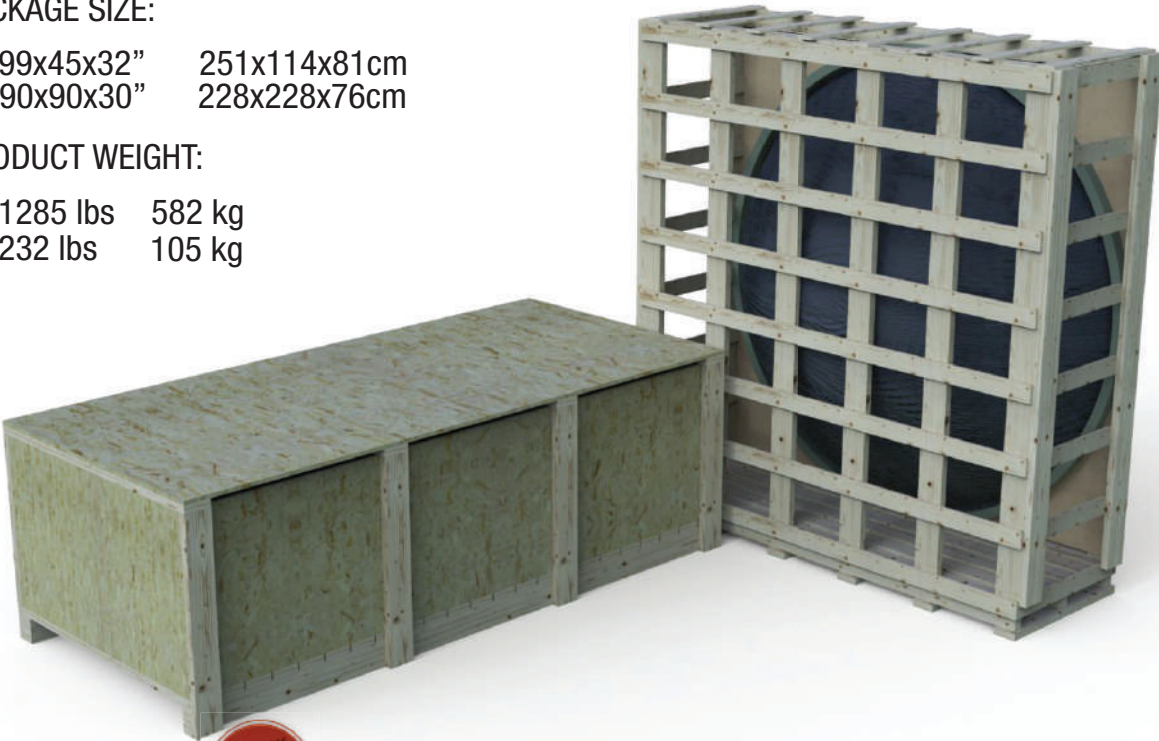

BARREL SAUNA PACKAGE FEATURES:

- Made in Canada with Canadian Cedar
- Easy to assemble package.
- Marine Grade aluminum bands with stainless hardware.
- Bronze tempered glass in door.
- Package includes Towel Bar and 2 Backrests.

MODEL 780PV

PACKAGE SIZE:

- 1. 99x45x32" 251x114x81cm
- 2. 90x90x30" 228x228x76cm

PRODUCT WEIGHT:

- 1. 1285 lbs 582 kg
- 2. 232 lbs 105 kg

BARREL SAUNA PACKAGE FEATURES:

- Made in Canada with Canadian Cedar
- Easy to assemble package.
- Marine Grade aluminum bands with stainless hardware.
- Bronze tempered glass in door.
- Package includes Towel Bar and 2 Backrests.

BARREL SAUNA PACKAGE OPTIONS:

- 2' (60cm) Front Porch
- 4' (120cm) Changeroom with Benches
- Overhang Cove on Front
- 2 Windows in Front Wall
- Woodburning or Electric Heaters
- Signature Bench Upgrades

MODEL 780PV With Porch

PACKAGE SIZE:

- 1. 123x45x32" 312x114x81cm
- 2. 90x90x30" 228x228x76cm

PRODUCT WEIGHT:

- 1. 1435 lbs 650 kg
- 2. 232 lbs 105 kg

BARREL SAUNA PACKAGE FEATURES:

- Made in Canada with Canadian Cedar
- Easy to assemble package.
- Marine Grade aluminum bands with stainless hardware.
- Bronze tempered glass in door.
- Package includes Towel Bar and 2 Backrests.