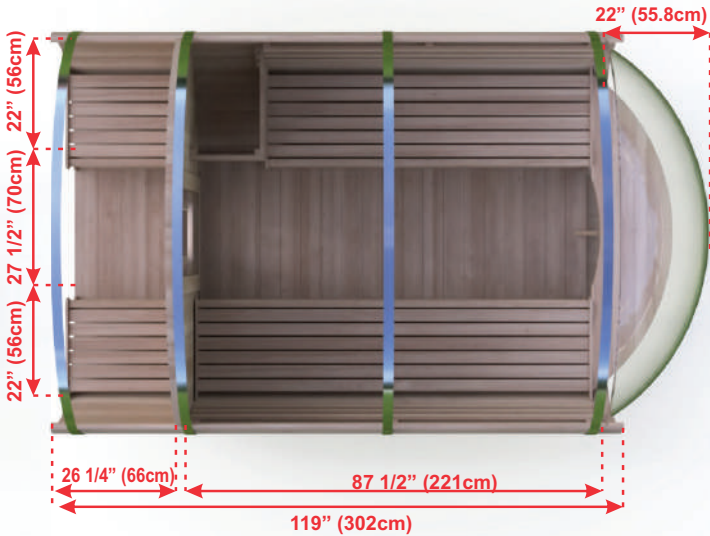

BARREL SAUNA PACKAGE OPTIONS:

- 2' (60cm) Front Porch
- 4' (120cm) Changeroom with Benches
- Overhang Cove on Front
- 2 Windows in Front Wall
- Woodburning or Electric Heaters
- Signature Bench Upgrades

MODEL 780PV

PACKAGE SIZE:

- 1. 99x45x32" 251x114x81cm
- 2. 90x90x30" 228x228x76cm

PRODUCT WEIGHT:

- 1. 1285 lbs 582 kg
- 2. 232 lbs 105 kg

BARREL SAUNA PACKAGE FEATURES:

- Made in Canada with Canadian Cedar
- Easy to assemble package.
- Marine Grade aluminum bands with stainless hardware.
- Bronze tempered glass in door.
- Package includes Towel Bar and 2 Backrests.

MODEL 780PV With Porch

PACKAGE SIZE:

- 1. 123x45x32" 312x114x81cm
- 2. 90x90x30" 228x228x76cm

PRODUCT WEIGHT:

- 1. 1435 lbs 650 kg
- 2. 232 lbs 105 kg

BARREL SAUNA PACKAGE FEATURES:

- Made in Canada with Canadian Cedar
- Easy to assemble package.
- Marine Grade aluminum bands with stainless hardware.
- Bronze tempered glass in door.
- Package includes Towel Bar and 2 Backrests.