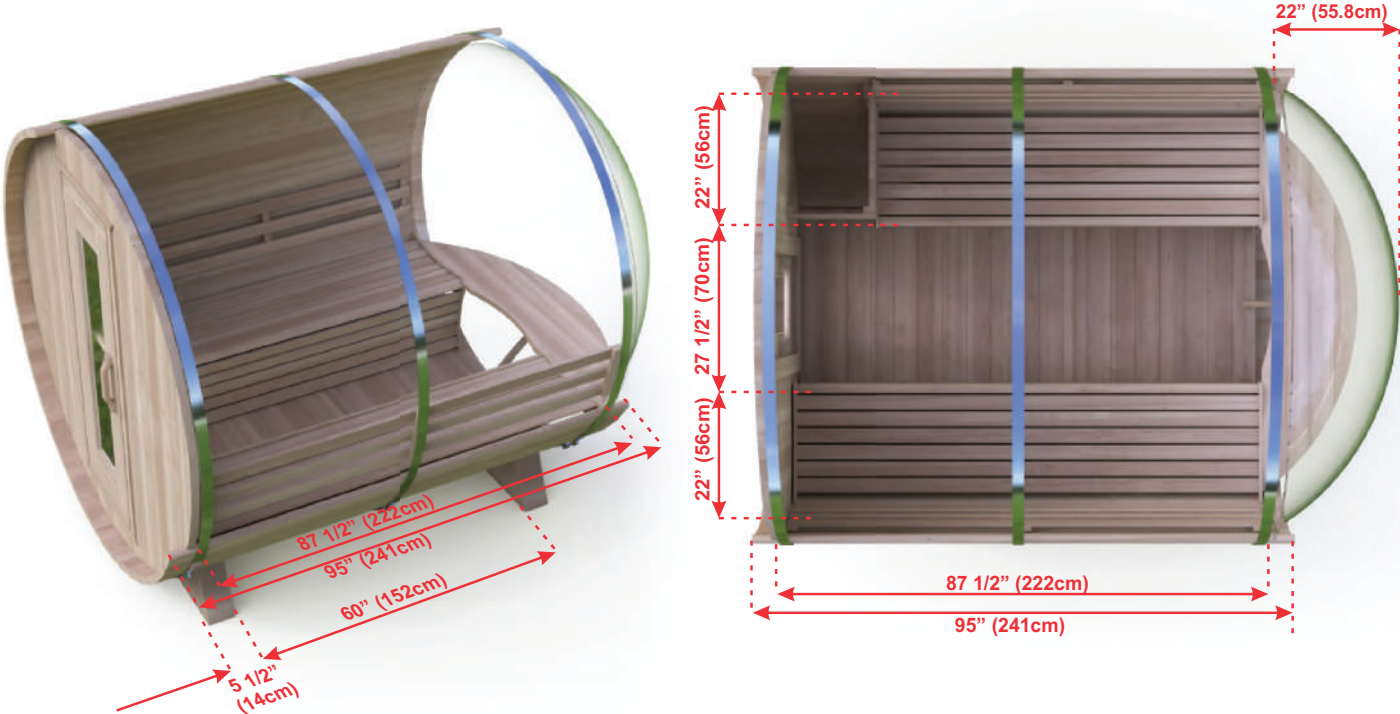

BARREL SAUNA PACKAGE OPTIONS:

- 2' (60cm) Front Porch
- 4' (120cm) Changeroom with Benches
- Overhang Cove on Front
- 2 Windows in Front Wall
- Woodburning or Electric Heaters
- Signature Bench Upgrades

MODEL 780PV

PACKAGE SIZE:

- 1. 99x45x32" 251x114x81cm
- 2. 90x90x30" 228x228x76cm

PRODUCT WEIGHT:

- 1. 1285 lbs 582 kg
- 2. 232 lbs 105 kg

BARREL SAUNA PACKAGE FEATURES:

- Made in Canada with Canadian Cedar
- Easy to assemble package.
- Marine Grade aluminum bands with stainless hardware.
- Bronze tempered glass in door.
- Package includes Towel Bar and 2 Backrests.

MODEL 780PV With Changeroom

PACKAGE SIZE:

1. 147x45x32" 373x114x81cm
2. 90x90x30" 228x228x76cm

PRODUCT WEIGHT:

1. 1685 lbs 764 kg
2. 232 lbs 105 kg

www.dundalkleisurecraft.com